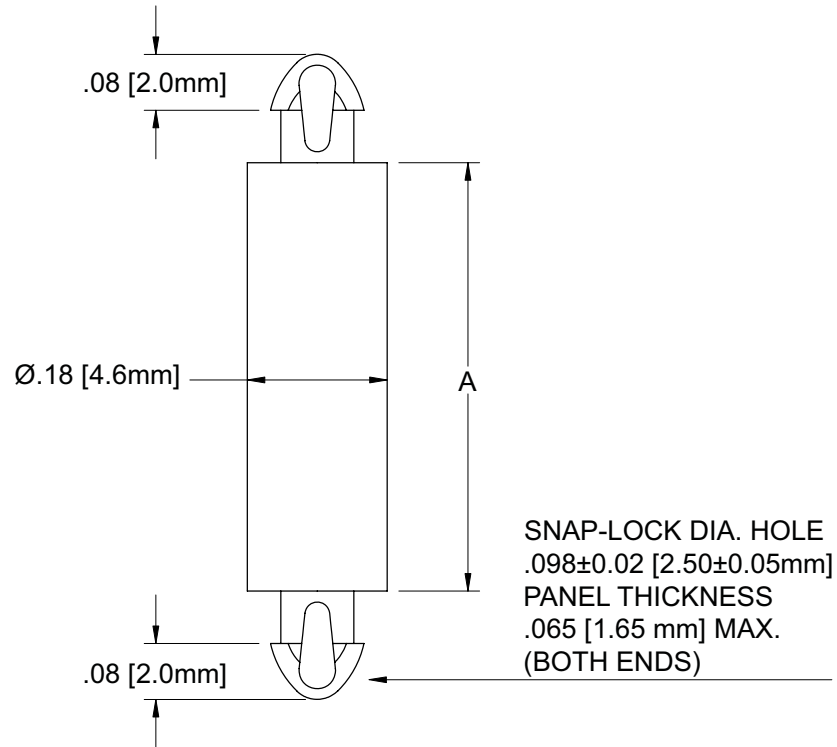

Series LPR83M

Article	A ± 0.015 [± 0.4]
LPR 8310-MINI-M	.079 [2]
LPR 8321-MINI-M	.118 [3]
LPR 8311-MINI-M	.156 [4]
LPR 8322-MINI-M	.197 [5]
LPR 8312-MINI-M	.236 [6]
LPR 8323-MINI-M	.276 [7]
LPR 8313-MINI-M	.315 [8]
LPR 8324-MINI-M	.354 [9]
LPR 8314-MINI-M	.394 [10]
LPR 8315-MINI-M	.472 [12]
LPR 8316-MINI-M	.551 [14]
LPR 8317-MINI-M	.630 [16]
LPR 8318-MINI-M	.709 [18]
LPR 8319-MINI-M	.787 [20]
LPR 8320-MINI-M	.866 [22]

Dimensions in inch (mm)