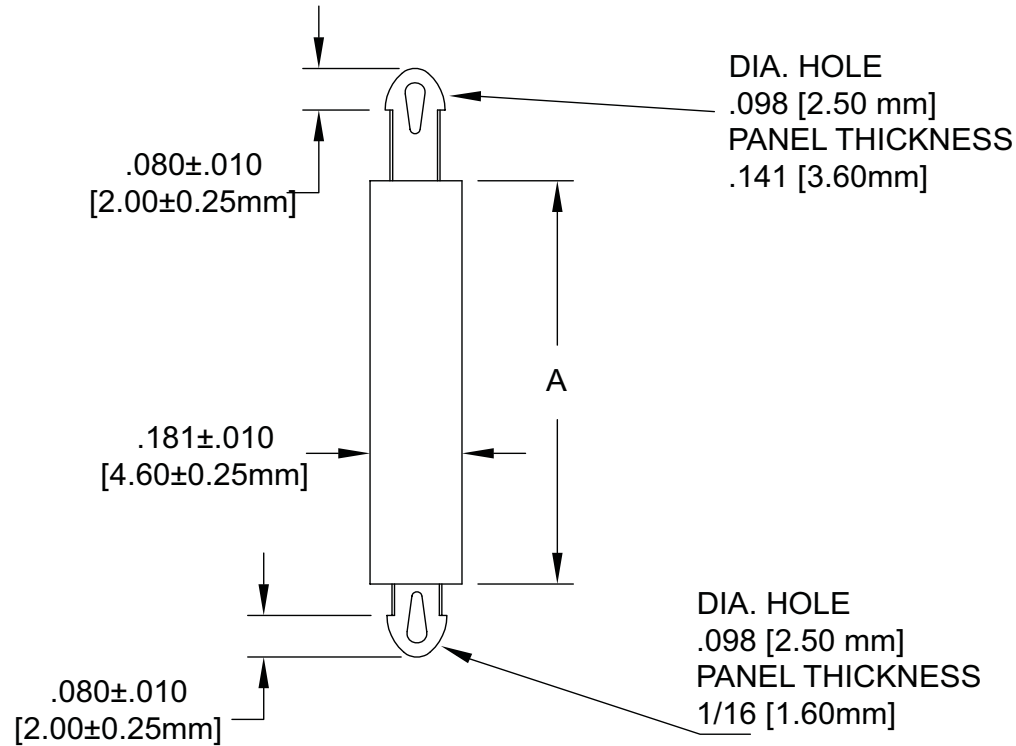

Series LPR833M

Dimensions in inch (mm)

Article	A ±.015 (±0.4)
LPR 8330-MINI-M	.079 [2]
LPR 8341-MINI-M	.118 [3]
LPR 8331-MINI-M	.156 [4]
LPR 8332-MINI-M	.236 [6]
LPR 8333-MINI-M	.315 [8]
LPR 8334-MINI-M	.394 [10]
LPR 8335-MINI-M	.472 [12]
LPR 8336-MINI-M	.551 [14]
LPR 8337-MINI-M	.630 [16]
LPR 8338-MINI-M	.709 [18]
LPR 8339-MINI-M	.787 [20]
LPR 8340-MINI-M	.866 [22]