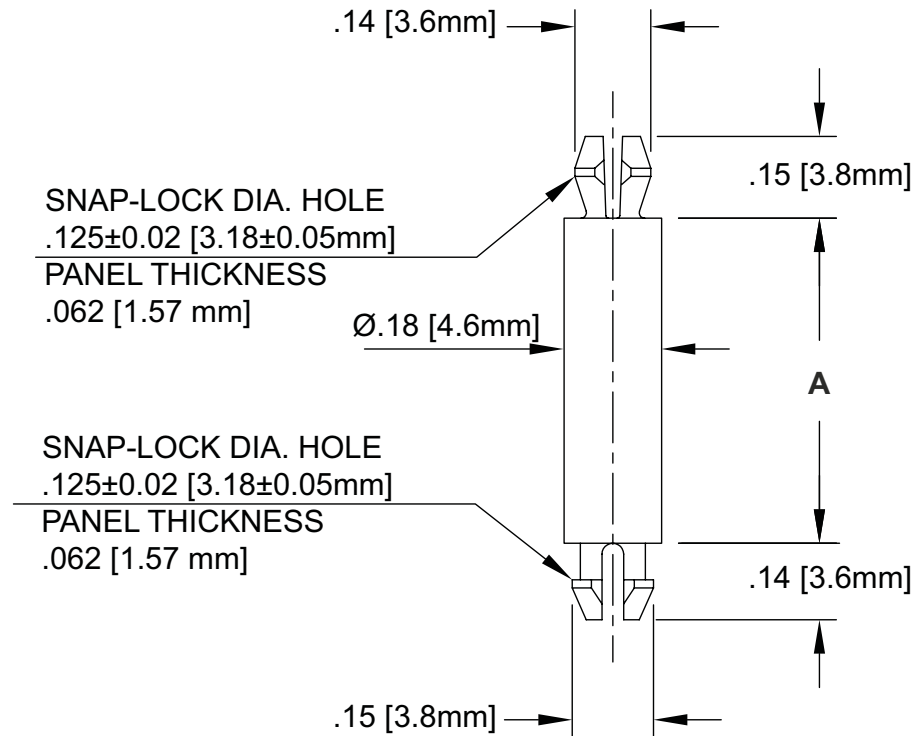

**Series LPR82M**

Article	A
LPR 8251-MINI	1/8 (3.2)
LPR 8252-MINI	3/16 (4.8)
LPR 8253-MINI-B	1/4 (6.4)
LPR 8253-MINI-C	5/16 (7.9)
LPR 8254-MINI-A	3/8 (9.5)
LPR 8254-MINI-B	7/16 (11.1)
LPR 8255-MINI	1/2 (12.7)
LPR 8255-MINI-B	9/16 (14.3)
LPR 8256-MINI	5/8 (15.9)
LPR 8257-MINI	3/4 (19.1)
LPR 8257-MINI-B	13/16 (20.6)
LPR 8258-MINI	7/8 (22.2)
LPR 8259-MINI	1 (25.4)
LPR 8260-MINI	1-1/8 (28.6)
LPR 8261-MINI	1-1/4 (31.8)
LPR 8262-MINI	1-3/8 (34.9)
LPR 8263-MINI	1-1/2 (38.1)

Dimensions in inch (mm)