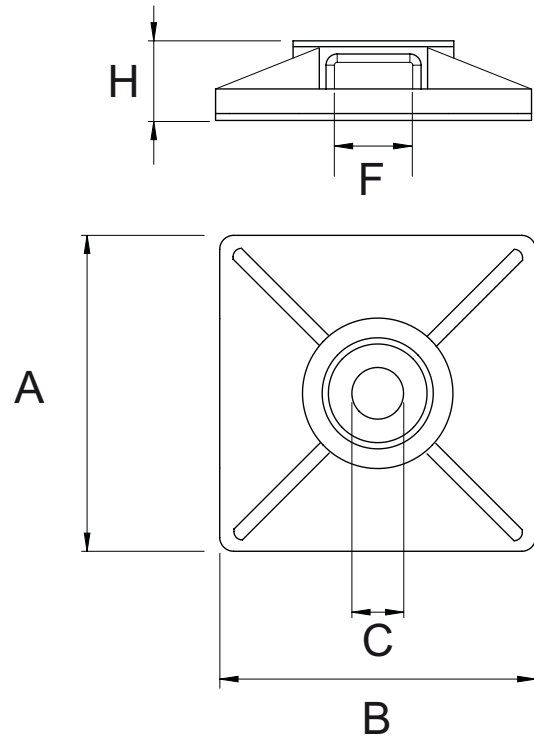

Series LPR33

Dimensions in mm

Article	A	B	C	F	H	max. cable ties width	mounting	colour
LPR 3301	19	19	4.1	4	5.0	3.6	adhesive tape	natural
LPR 3301	19	19	4.1	4	5.0	3.6	adhesive tape	black
LPR 3302	27	27	4.8	6	6.5	4.8	adhesive tape	natural
LPR 3302	27	27	4.8	6	6.5	4.8	adhesive tape	black
LPR 3311	19	19	4.1	4	5.0	3.6	screwable	natural
LPR 3311	19	19	4.1	4	5.0	3.6	screwable	black
LPR 3312	27	27	4.8	6	6.5	4.8	screwable	natural
LPR 3312	27	27	4.8	6	6.5	4.8	screwable	black