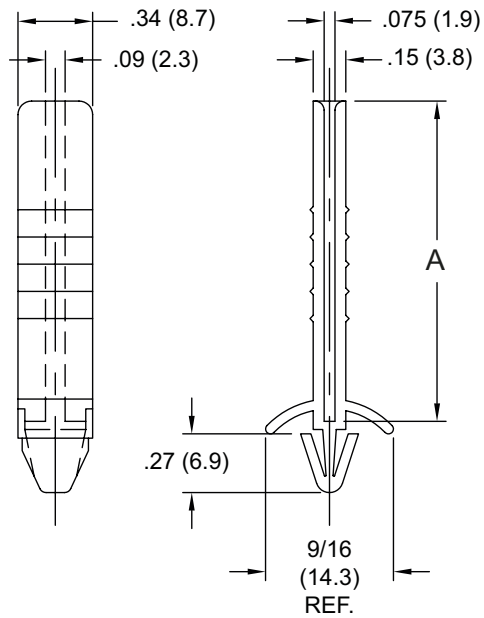

**Series LPR20**

Dimensions in inch (mm)

**Type A**

Article	A ±.015 (±0.4)
LPR 2010	1.0 (25.4)
LPR 2015	1.5 (38.1)
LPR 2020	2.0 (50.8)
LPR 2020	3.0 (76.2)

**Type B**

Article	A ±.015 (±0.4)
LPR 2011	.880 (22.4)
LPR 2016	1.375 (34.9)
LPR 2021	1.870 (47.5)
LPR 2031	2.875 (73.0)