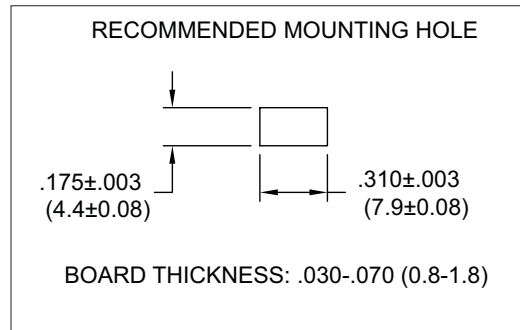

**Series LPR20**

Dimensions in inch (mm)

**Type A**

Article	A ±.015 (±0.4)
LPR 2010	1.0 (25.4)
LPR 2015	1.5 (38.1)
LPR 2020	2.0 (50.8)
LPR 2020	3.0 (76.2)

**Type B**

Article	A ±.015 (±0.4)
LPR 2011	.880 (22.4)
LPR 2016	1.375 (34.9)
LPR 2021	1.870 (47.5)
LPR 2031	2.875 (73.0)