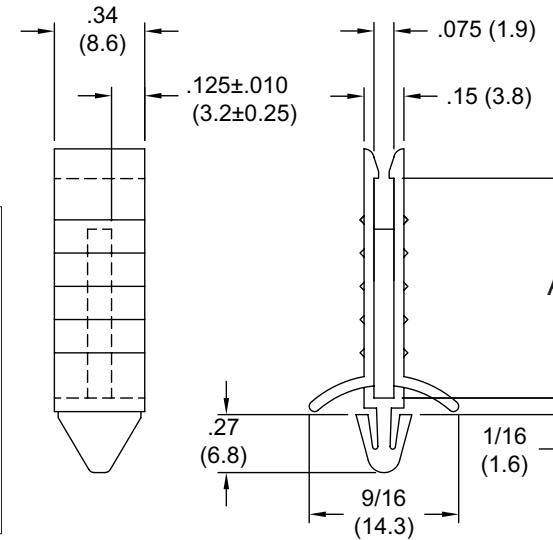

**Series LPR20**

Dimensions in inch (mm)

**Type A**

Article	A ±.015 (±0.4)
LPR 2010	1.0 (25.4)
LPR 2015	1.5 (38.1)
LPR 2020	2.0 (50.8)
LPR 2020	3.0 (76.2)

**Type B**

Article	A ±.015 (±0.4)
LPR 2011	.880 (22.4)
LPR 2016	1.375 (34.9)
LPR 2021	1.870 (47.5)
LPR 2031	2.875 (73.0)