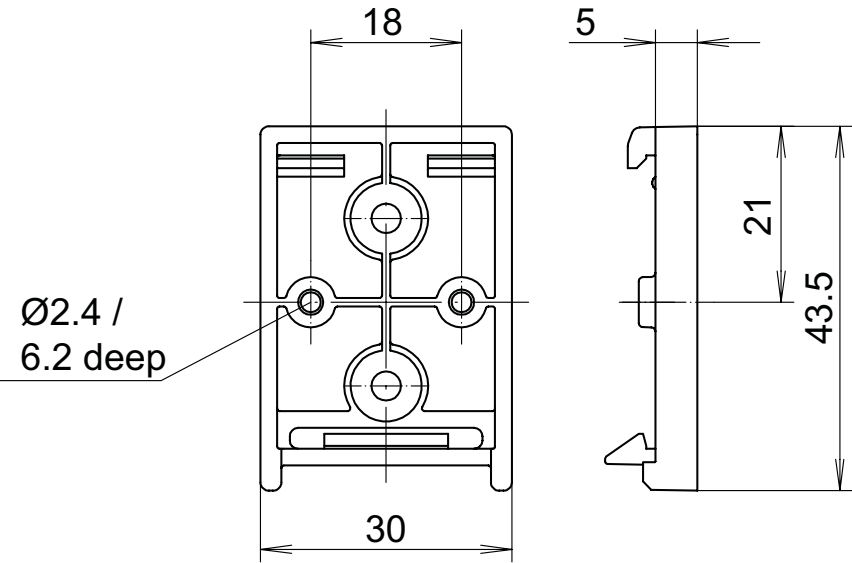

**Series HSK2**

Screw fitting from inside  
F max: 10 N

Screw fitting from outside  
F max: 40 N

Dimensions in mm