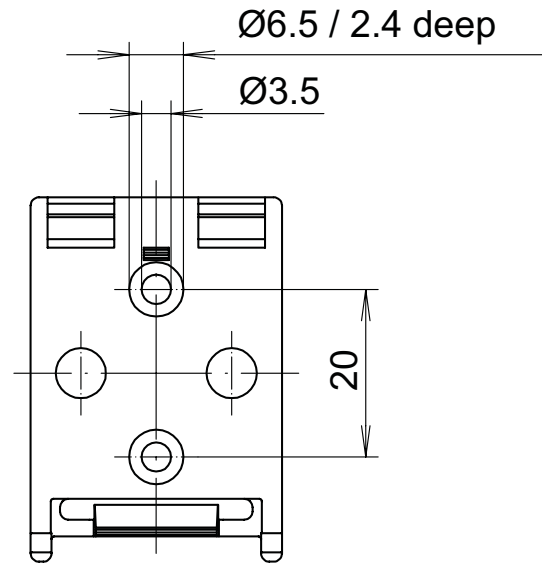

**Series HSK2**

Screw fitting from inside  
F max: 10 N

Screw fitting from outside  
F max: 40 N

Dimensions in mm