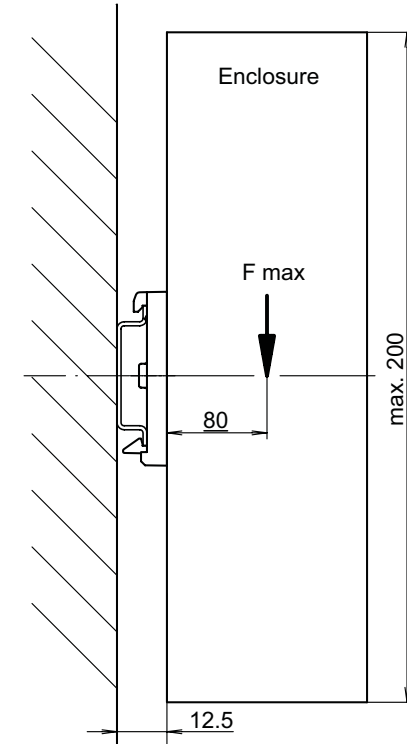

**Series HSK2**

Screw fitting from inside  
F max: 10 N

Screw fitting from outside  
F max: 40 N

Dimensions in mm