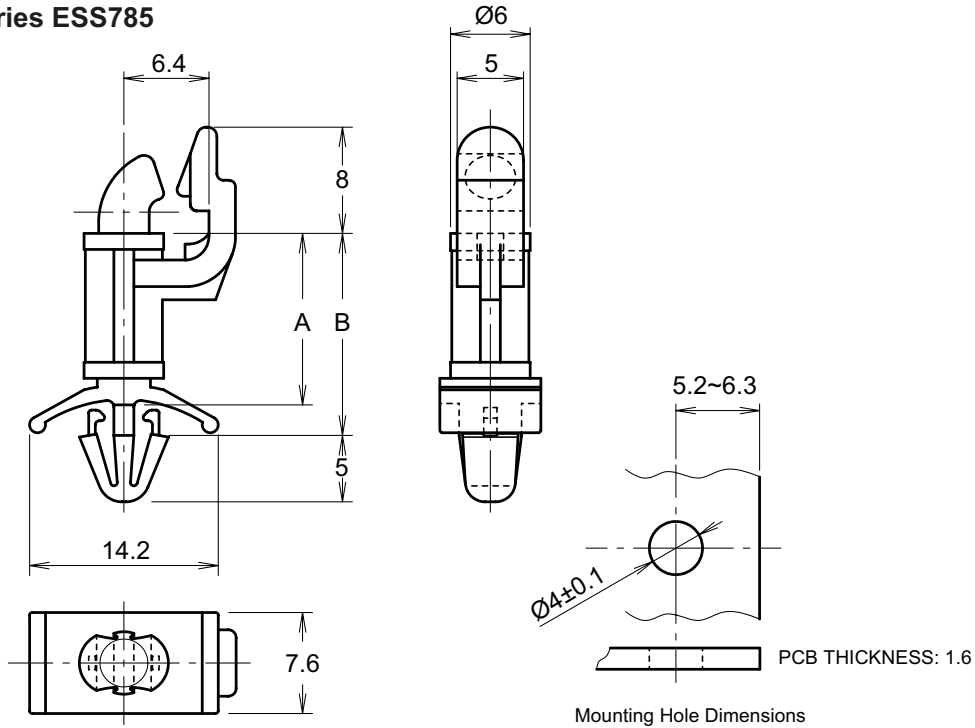

Dimensions in mm

**Series ESS785**

Article	A	B
ESS 7851-N	7.9 $\pm$ 0.2	10.3 $\pm$ 0.2
ESS 7852-N	9.5 $\pm$ 0.2	11.9 $\pm$ 0.2
ESS 7853-N	12.6 $\pm$ 0.2	15 $\pm$ 0.2
ESS 7854-N	15.8 $\pm$ 0.2	18.2 $\pm$ 0.3
ESS 7855-N	19 $\pm$ 0.3	21.4 $\pm$ 0.3
ESS 7856-N	22.2 $\pm$ 0.3	24.6 $\pm$ 0.3
ESS 7857-N	25.3 $\pm$ 0.3	27.7 $\pm$ 0.3