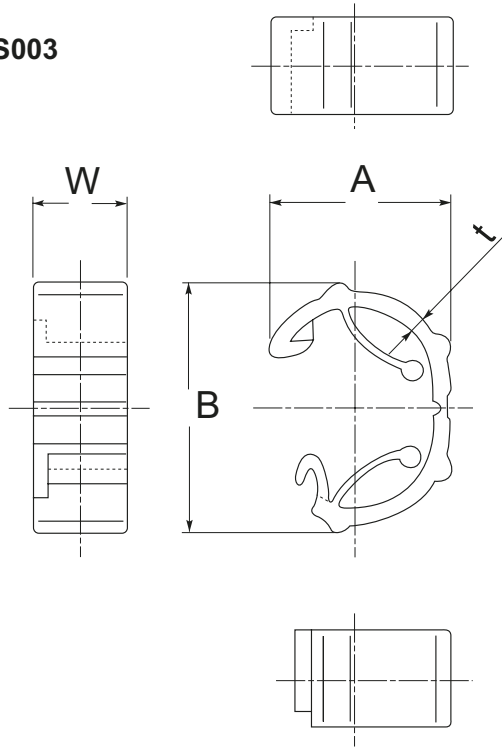

Series ESS003

Dimensions in mm

Article	Diameter	A	B	W	t
ESS 003	Ø2.0 ~ 4.0	9.8	10.6	6	0.9
ESS 005	Ø3.5 ~ 5.5	11.2	15.1		1.0
ESS 007	Ø5.5 ~ 8.0	14.6	18.5		1.1