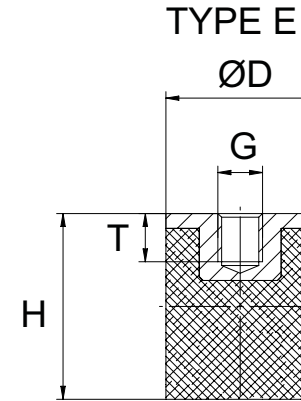

Series ELM-DE

Dimensions in mm

Example for Order Code									
Article-Code	Series	D	H	Type	G	L	Shore	Special	
ELM 15X10-D-M4/13 SHORE 57-S	ELM	15	10	D	M4	13	57	S	
ELM 10X10-D-M4/10 SHORE 57	ELM	10	10	D	M4	10	57		
ELM 15X10-E-M4 SHORE 57-S	ELM	15	10	E	M4		57	S	
...									
...									

Type D				
D	H	G	L	Shore
10	8, 10, 15	M4	4	43 57 68
15	10, 13, 15, 28	M4	4	
20	14, 15, 20, 25	M6	6	
25	8, 12, 13, 15, 17, 20, 28, 30	M6	18	

Type E				
D	H	G	T	Shore
10	8, 10, 15	M4	4	43 57 68
15	10, 13, 15, 28	M4	4	
20	14, 15, 20, 25	M6	6	
25	13, 15, 17, 20, 28, 30	M6	18	