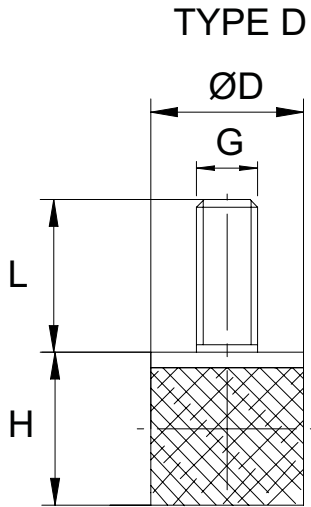

Series ELM-DE

Dimensions in mm

Example for Order Code									
Article-Code	Series	D	H	Type	G	L	Shore	Special	
ELM 15X10-D-M4/13 SHORE 57-S	ELM	15	10	D	M4	13	57	S	
ELM 10X10-D-M4/10 SHORE 57	ELM	10	10	D	M4	10	57		
ELM 15X10-E-M4 SHORE 57-S	ELM	15	10	E	M4		57	S	
...									
...									

Type D				
D	H	G	L	Shore
10	8, 10, 15	M4	4	43 57 68
15	10, 13, 15, 28	M4	4	
20	14, 15, 20, 25	M6	6	
25	8, 12, 13, 15, 17, 20, 28, 30	M6	18	

Type E				
D	H	G	T	Shore
10	8, 10, 15	M4	4	43 57 68
15	10, 13, 15, 28	M4	4	
20	14, 15, 20, 25	M6	6	
25	13, 15, 17, 20, 28, 30	M6	18	