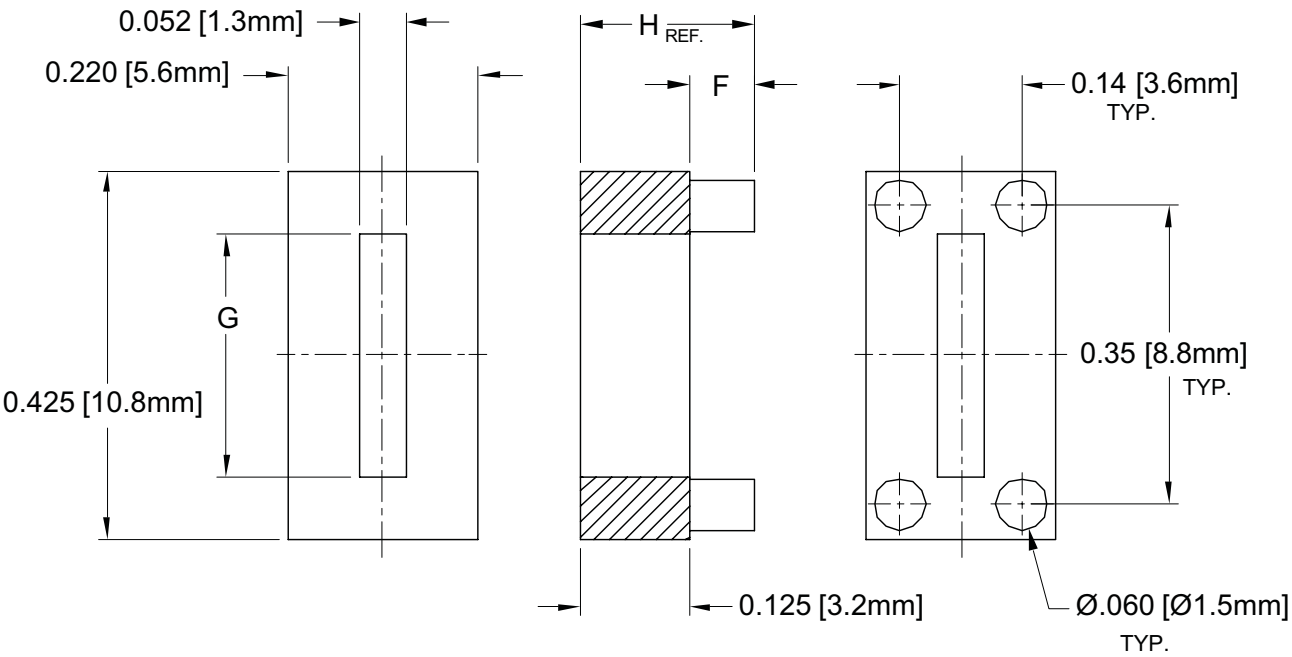

Series ELBTO2

Dimensions in inch (mm)

| Article | H | F | G |
|----------------|------------|------------|------------|
| ELB TO-200-125 | .125 (3.2) | .000 | .255 (6.5) |
| ELB TO-200-150 | .150 (3.8) | .025 (.64) | |
| ELB TO-200-175 | .175 (4.4) | .050 (1.3) | |
| ELB TO-200-200 | .200 (5.1) | .075 (1.9) | |
| ELB TO-210-125 | .125 (3.2) | .000 | .280 (7.1) |
| ELB TO-210-150 | .150 (3.8) | .025 (.64) | |
| ELB TO-210-175 | .175 (4.4) | .050 (1.3) | |
| ELB TO-210-200 | .200 (5.1) | .075 (1.9) | |
| ELB TO-220-150 | .150 (3.8) | .025 (.64) | .315 (8.0) |