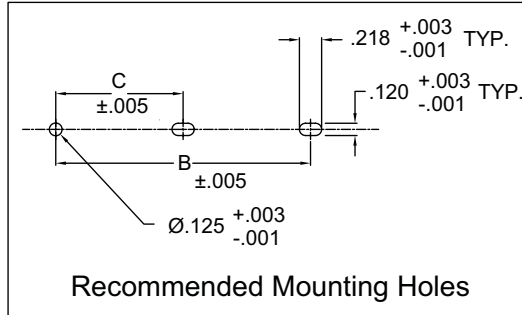

Series ELBP

Dimensions in inch (mm)

Article	L ±.030 (.76)	A ±.024 (.61)	B ±.016 (.41)
ELB P-063	2.5 (63.5)	2.0 (50.8)	
ELB P-076	3.0 (76.2)	2.5 (63.5)	
ELB P-088	3.5 (88.9)	3.0 (76.2)	
ELB P-101	4.0 (101.6)	3.5 (88.9)	
ELB P-114	4.5 (114.3)	4.0 (101.6)	
ELB P-127	5.0 (127.0)	4.5 (114.3)	
ELB P-139	5.5 (139.7)	5.0 (127.0)	
ELB P-152	6.0 (152.4)	5.5 (139.7)	
ELB P-165	6.5 (165.1)	6.0 (152.4)	
ELB P-177	7.0 (177.8)	6.5 (165.1)	
ELB P-177-3	7.0 (177.8)	6.5 (165.1)	3.25 (82.5)
ELB P-190	7.5 (190.5)	7.0 (177.8)	
ELB P-190-3	7.5 (190.5)	7.0 (177.8)	3.50 (88.9)
ELB P-203	8.0 (203.2)	7.5 (190.5)	
ELB P-203-3	8.0 (203.2)	7.5 (190.5)	3.75 (95.2)
ELB P-216	8.5 (215.9)	8.0 (203.2)	
ELB P-216-3	8.5 (215.9)	8.0 (203.2)	4.00 (101.6)