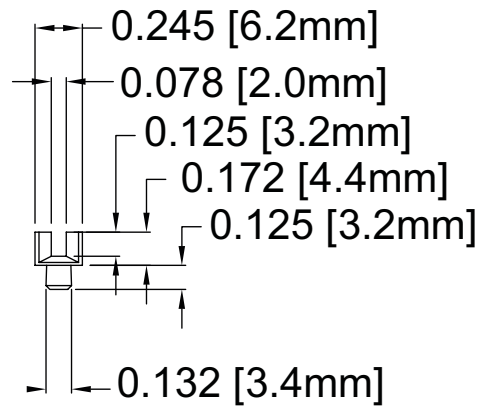

Series ELBP

Dimensions in inch (mm)

Article	L ±.030 (.76)	A ±.024 (.61)	B ±.016 (.41)
ELB P-063	2.5 (63.5)	2.0 (50.8)	
ELB P-076	3.0 (76.2)	2.5 (63.5)	
ELB P-088	3.5 (88.9)	3.0 (76.2)	
ELB P-101	4.0 (101.6)	3.5 (88.9)	
ELB P-114	4.5 (114.3)	4.0 (101.6)	
ELB P-127	5.0 (127.0)	4.5 (114.3)	
ELB P-139	5.5 (139.7)	5.0 (127.0)	
ELB P-152	6.0 (152.4)	5.5 (139.7)	
ELB P-165	6.5 (165.1)	6.0 (152.4)	
ELB P-177	7.0 (177.8)	6.5 (165.1)	
ELB P-177-3	7.0 (177.8)	6.5 (165.1)	3.25 (82.5)
ELB P-190	7.5 (190.5)	7.0 (177.8)	
ELB P-190-3	7.5 (190.5)	7.0 (177.8)	3.50 (88.9)
ELB P-203	8.0 (203.2)	7.5 (190.5)	
ELB P-203-3	8.0 (203.2)	7.5 (190.5)	3.75 (95.2)
ELB P-216	8.5 (215.9)	8.0 (203.2)	
ELB P-216-3	8.5 (215.9)	8.0 (203.2)	4.00 (101.6)