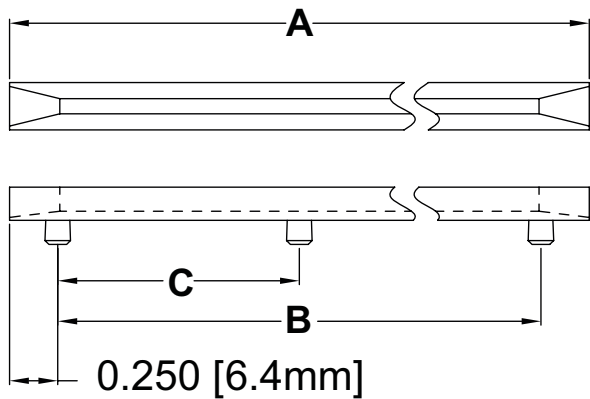

Series ELBP

Dimensions in inch (mm)

Article	L ±.030 (.76)	A ±.024 (.61)	B ±.016 (.41)
ELB P-063	2.5 (63.5)	2.0 (50.8)	
ELB P-076	3.0 (76.2)	2.5 (63.5)	
ELB P-088	3.5 (88.9)	3.0 (76.2)	
ELB P-101	4.0 (101.6)	3.5 (88.9)	
ELB P-114	4.5 (114.3)	4.0 (101.6)	
ELB P-127	5.0 (127.0)	4.5 (114.3)	
ELB P-139	5.5 (139.7)	5.0 (127.0)	
ELB P-152	6.0 (152.4)	5.5 (139.7)	
ELB P-165	6.5 (165.1)	6.0 (152.4)	
ELB P-177	7.0 (177.8)	6.5 (165.1)	
ELB P-177-3	7.0 (177.8)	6.5 (165.1)	3.25 (82.5)
ELB P-190	7.5 (190.5)	7.0 (177.8)	
ELB P-190-3	7.5 (190.5)	7.0 (177.8)	3.50 (88.9)
ELB P-203	8.0 (203.2)	7.5 (190.5)	
ELB P-203-3	8.0 (203.2)	7.5 (190.5)	3.75 (95.2)
ELB P-216	8.5 (215.9)	8.0 (203.2)	
ELB P-216-3	8.5 (215.9)	8.0 (203.2)	4.00 (101.6)