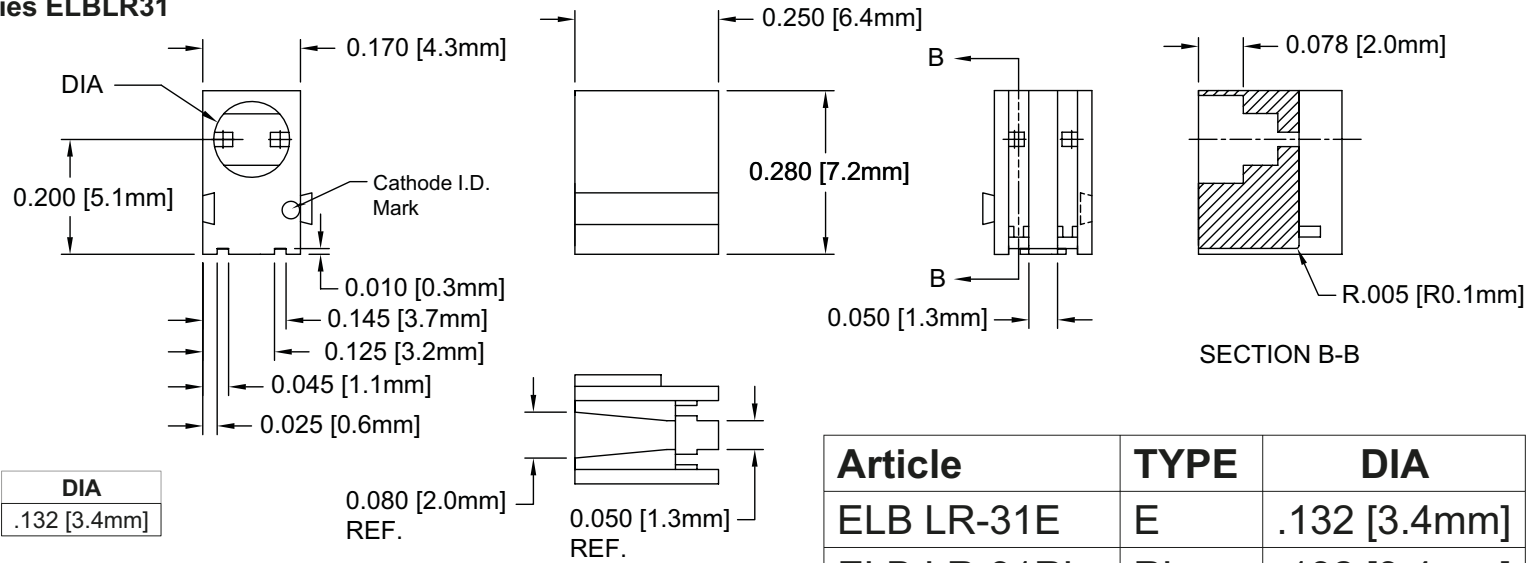

Dimensions in inch (mm)

Series ELBLR31

Article	TYPE	DIA
ELB LR-31E	E	.132 [3.4mm]
ELB LR-31RL	RL	.132 [3.4mm]
ELB LR-31RM	RM	.132 [3.4mm]
ELB LR-31RR	RR	.132 [3.4mm]

Types: