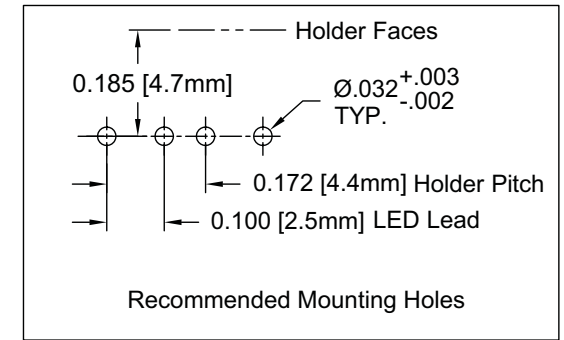

Dimensions in inch (mm)

Series ELBLR31

Article	TYPE	DIA
ELB LR-31E	E	.132 [3.4mm]
ELB LR-31RL	RL	.132 [3.4mm]
ELB LR-31RM	RM	.132 [3.4mm]
ELB LR-31RR	RR	.132 [3.4mm]

Types: