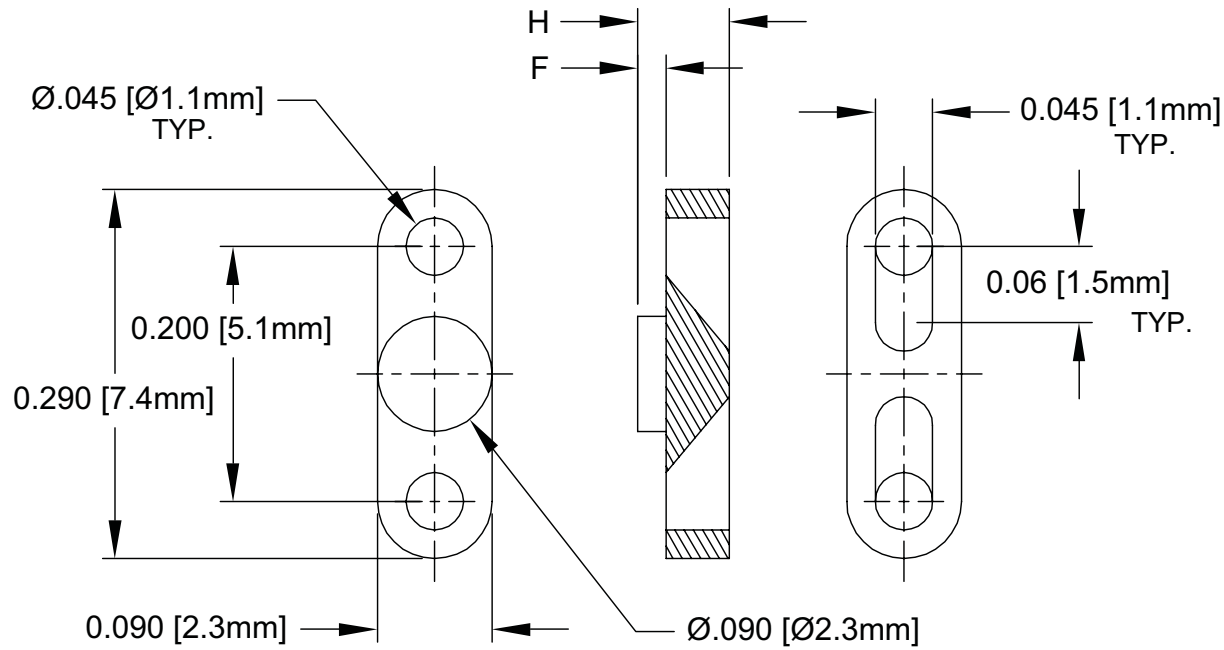

Series ELBKO-3

Dimensions in inch (mm)

Article	H	F
ELB KO-3-050	.050 (1.3)	.000
ELB KO-3-072	.072 (1.8)	.022 (.56)
ELB KO-3-085	.085 (2.2)	.035 (.89)