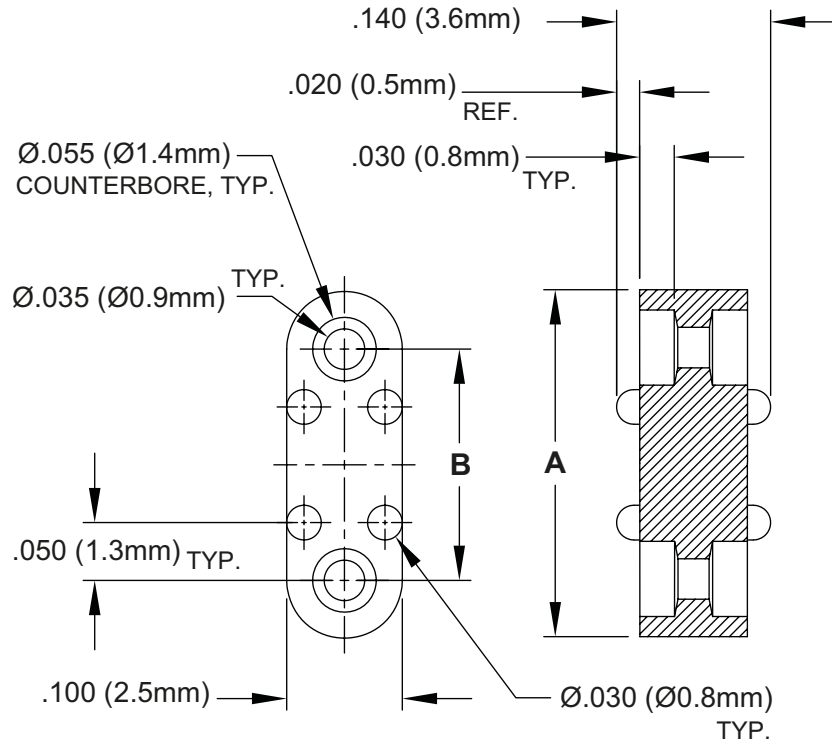

Series ELBKO-1

Dimensions in inch (mm)

Article	"A"	"B"
ELB KO-1-200	.300 (7.6mm)	.200 (5.1mm)
ELB KO-1-250	.350 (8.9mm)	.250 (6.4mm)
ELB KO-1-300	.400 (10.2mm)	.300 (7.6mm)
ELB KO-1-400	.500 (12.7mm)	.400 (10.2mm)