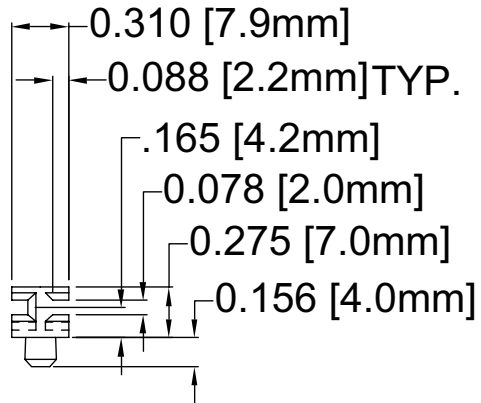

Series ELBH2

Dimensions in inch (mm)

Article	A $\pm.032 (.8)$	B $\pm.016 (.4)$
ELB H2-50	2.0 (50.8)	1.0 (25.4)
ELB H2-63	2.5 (63.5)	1.5 (38.1)
ELB H2-76	3.0 (76.2)	2.0 (50.8)
ELB H2-88	3.5 (88.9)	2.5 (63.5)
ELB H2-101	4.0 (101.6)	3.0 (76.2)
ELB H2-114	4.5 (114.3)	3.5 (88.9)
ELB H2-127	5.0 (127.0)	4.0 (101.6)
ELB H2-139	5.5 (139.7)	4.5 (114.3)
ELB H2-152	6.0 (152.4)	5.0 (127.0)