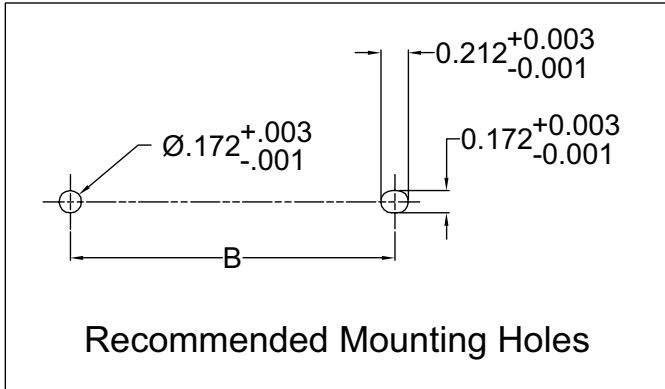

Series ELBH2

Dimensions in inch (mm)

Article	A $\pm.032 (.8)$	B $\pm.016 (.4)$
ELB H2-50	2.0 (50.8)	1.0 (25.4)
ELB H2-63	2.5 (63.5)	1.5 (38.1)
ELB H2-76	3.0 (76.2)	2.0 (50.8)
ELB H2-88	3.5 (88.9)	2.5 (63.5)
ELB H2-101	4.0 (101.6)	3.0 (76.2)
ELB H2-114	4.5 (114.3)	3.5 (88.9)
ELB H2-127	5.0 (127.0)	4.0 (101.6)
ELB H2-139	5.5 (139.7)	4.5 (114.3)
ELB H2-152	6.0 (152.4)	5.0 (127.0)