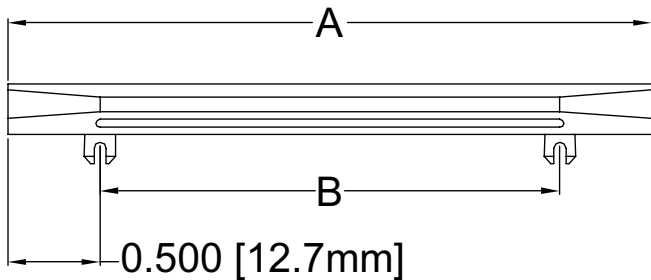

Series ELBH2

Dimensions in inch (mm)

Article	A $\pm.032 (.8)$	B $\pm.016 (.4)$
ELB H2-50	2.0 (50.8)	1.0 (25.4)
ELB H2-63	2.5 (63.5)	1.5 (38.1)
ELB H2-76	3.0 (76.2)	2.0 (50.8)
ELB H2-88	3.5 (88.9)	2.5 (63.5)
ELB H2-101	4.0 (101.6)	3.0 (76.2)
ELB H2-114	4.5 (114.3)	3.5 (88.9)
ELB H2-127	5.0 (127.0)	4.0 (101.6)
ELB H2-139	5.5 (139.7)	4.5 (114.3)
ELB H2-152	6.0 (152.4)	5.0 (127.0)