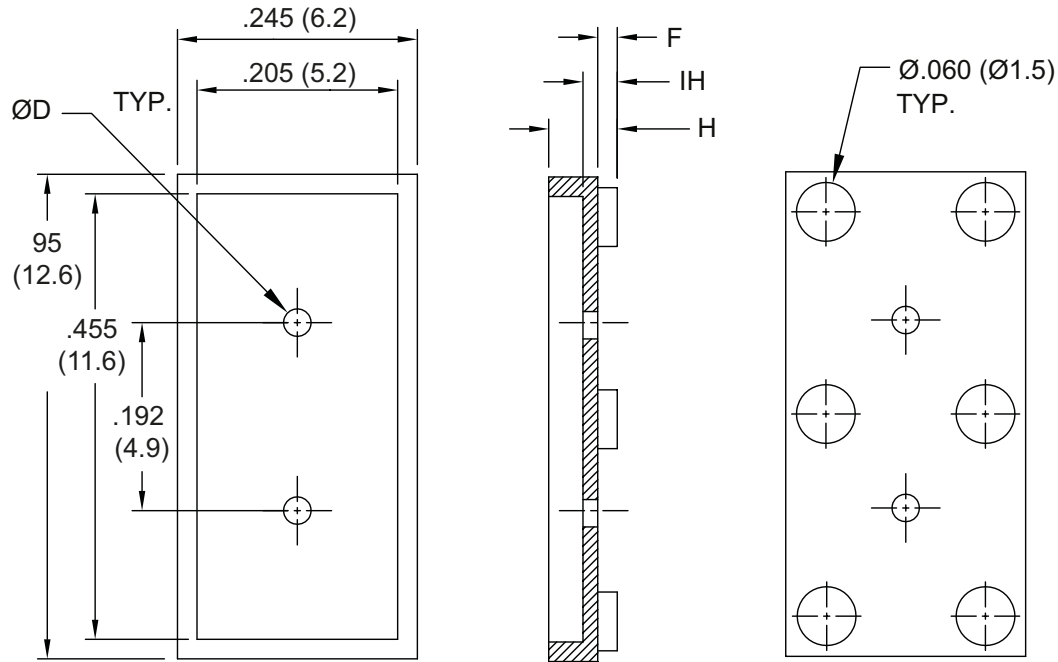

Series ELBCM

Dimensions in inch (mm)

Article	IH	F	H	D
ELB CM-0-015	.015 (.38mm)	.000 (0.0mm)	.050 (1.3mm)	.028 (.71mm)
ELB CM-0-025	.025 (.64mm)	.010 (.25mm)	.060 (1.5mm)	
ELB CM-0-055	.035 (.89mm)	.020 (.51mm)	.070 (1.8mm)	
ELB CM-0-045	.045 (.71mm)	.030 (.76mm)	.080 (2.0mm)	.050 (1.3mm)
ELB CM-1-015	.015 (.38mm)	.000 (0.0mm)	.050 (1.3mm)	
ELB CM-1-025	.025 (.64mm)	.010 (.25mm)	.060 (1.5mm)	
ELB CM-1-055	.035 (.89mm)	.020 (.51mm)	.070 (1.8mm)	
ELB CM-1-045	.045 (.71mm)	.030 (.76mm)	.080 (2.0mm)	