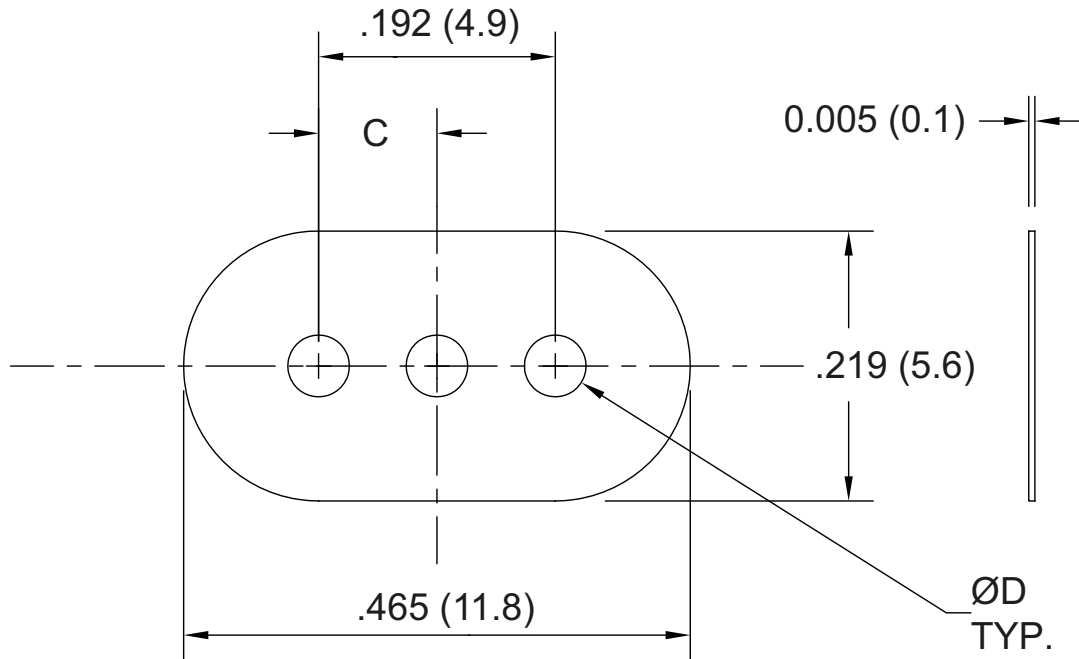

Series ELBCI

Article	C	D
ELB CI-028	-	.028 (.71)
ELB CI-028-SR	-	SR
ELB CI-028-3	.096 (2.4)	.028 (.71)
ELB CI-028-3-SR	.096 (2.4)	SR
ELB CI-050	-	.050 (1.3)
ELB CI-050-3	.096 (2.4)	.050 (1.3)

Dimensions in inch (mm)