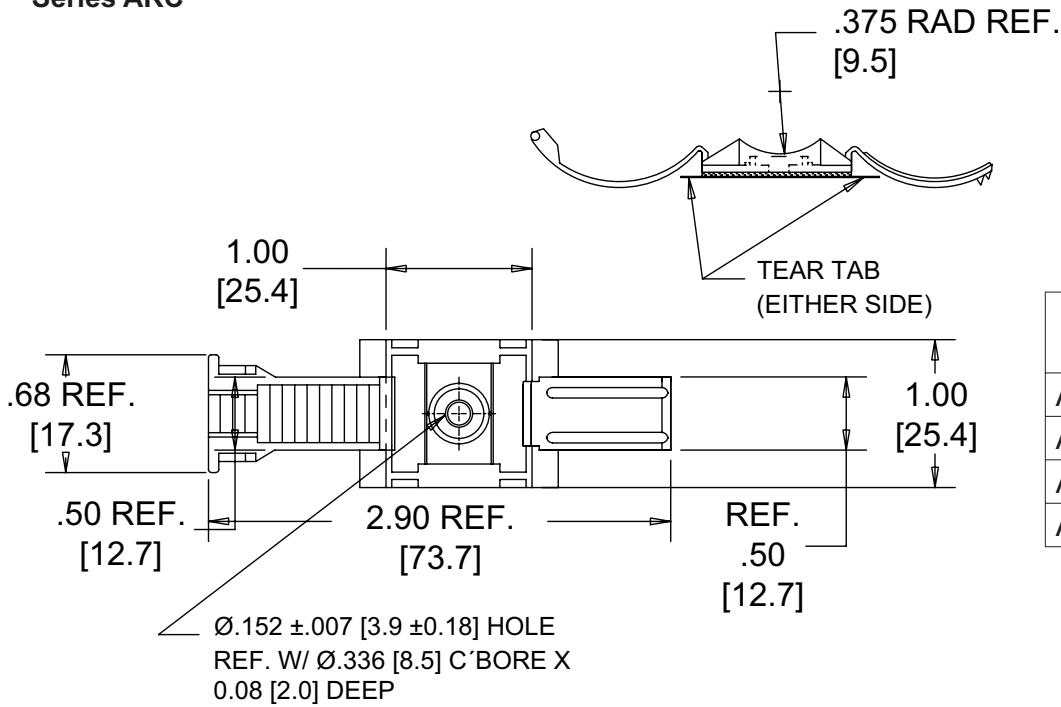

Series ARC

Dimensions in inch (mm)

Article	Min. DIA.	Max. DIA.	Mounting	Colour	Recm. opt. fastener
ARC.68-A-C14	.19 [4.8]	.68 [17.3]	self adhesive	grey	--
ARC.68-A-C			self adhesive	white	--
ARC.68-S6-C14			screwable	grey	#6 [M3]
ARC.68-S6-C			screwable	white	